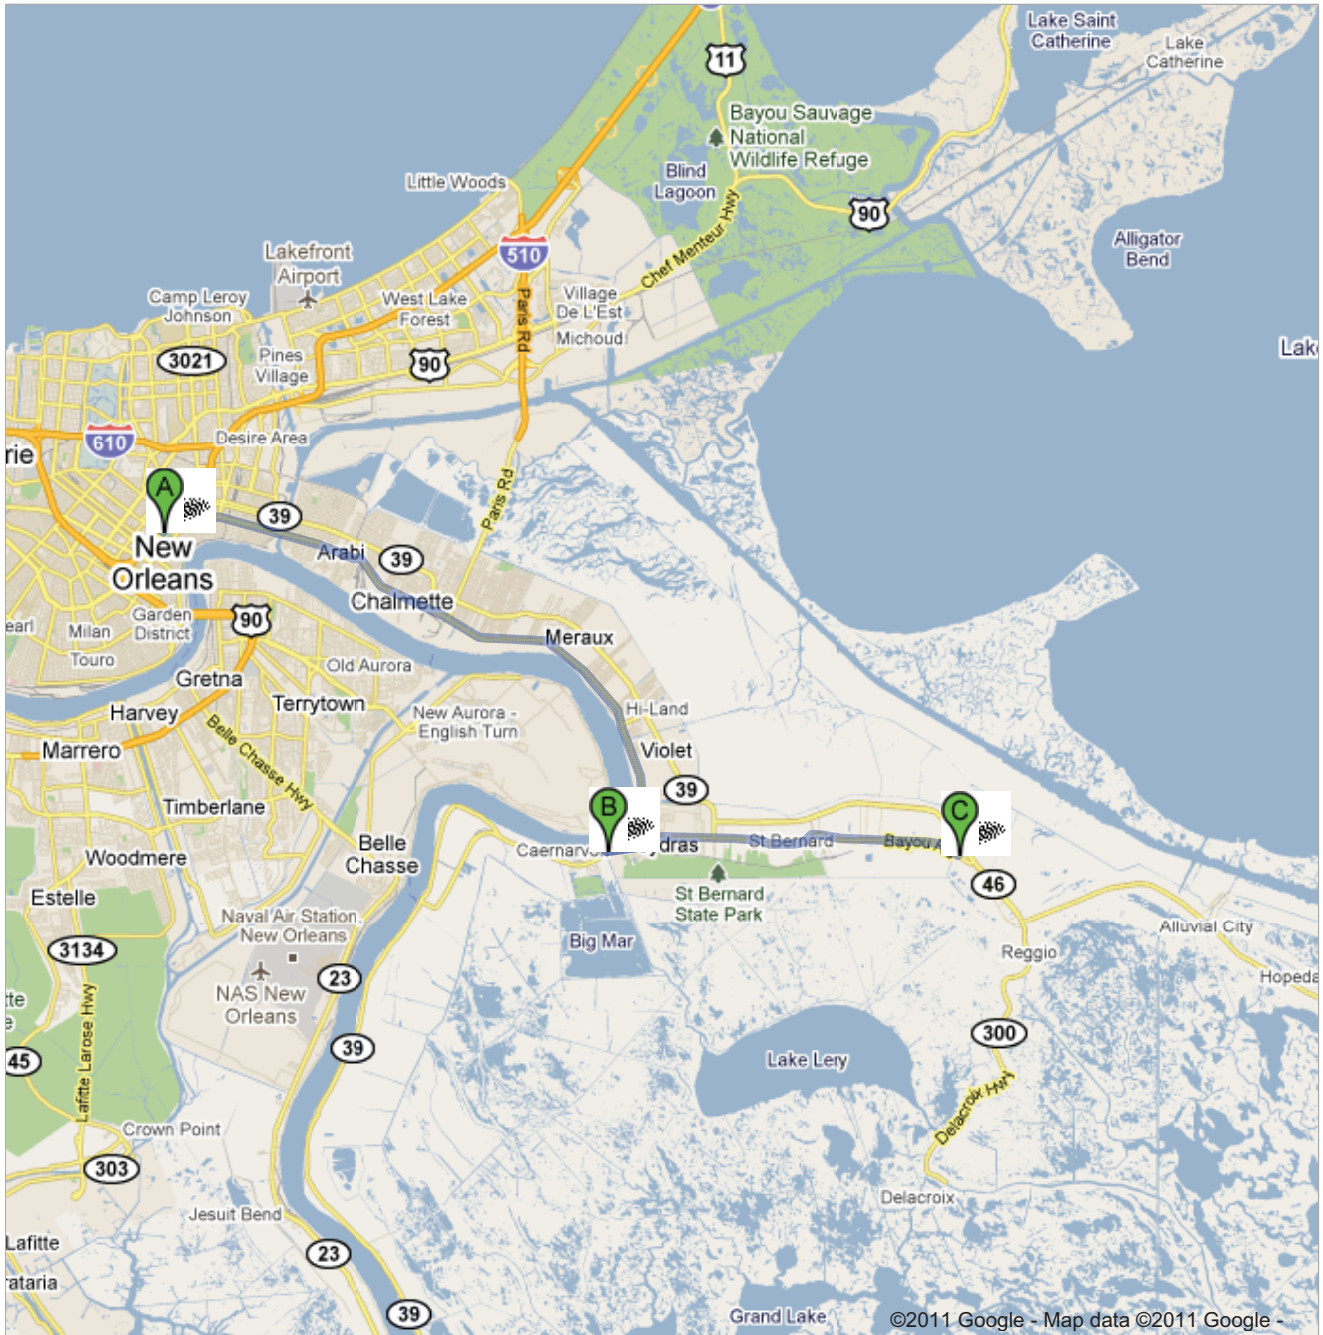

To see all the details that are visible on the screen, use the "Print" link next to the map.

Driving directions to 3901 Bayou Rd, SAINT BERNARD, LA 70085 **New Orleans, LA**

-
1. Head **northwest** on **Dumaine St** toward **N Robertson St** 486 ft

 2. Turn right onto **N Claiborne Ave** 0.6 mi

 3. Turn right onto **St Bernard Ave** 0.4 mi

 4. Turn left onto **Mc Shane Pl** 0.1 mi

 5. Continue onto **St Claude Ave** 3.7 mi

 6. Keep left at the fork
Continue to follow LA-46 E 10.0 mi

 7. Slight right toward **LA-39 S/St Bernard Park Way** 256 ft

 8. Continue straight onto **LA-39 S/St Bernard Park Way** 1.2 mi

- 16.1 mi – about 29 mins

 **St Bernard Park Way**
Poydras, LA 70040

-
9. Head **northeast** on **LA-39 N/St Bernard Park Way** toward **Ansardi St** 1.2 mi

 10. Turn right onto **Bayou Rd**
Destination will be on the left 6.8 mi

- 8.0 mi – about 14 mins

 **3901 Bayou Rd**
SAINT BERNARD, LA 70085

These directions are for planning purposes only. You may find that construction projects, traffic, weather, or other events may cause conditions to differ from the map results, and you should plan your route accordingly. You must obey all signs or notices regarding your route.
Map data ©2011 Google